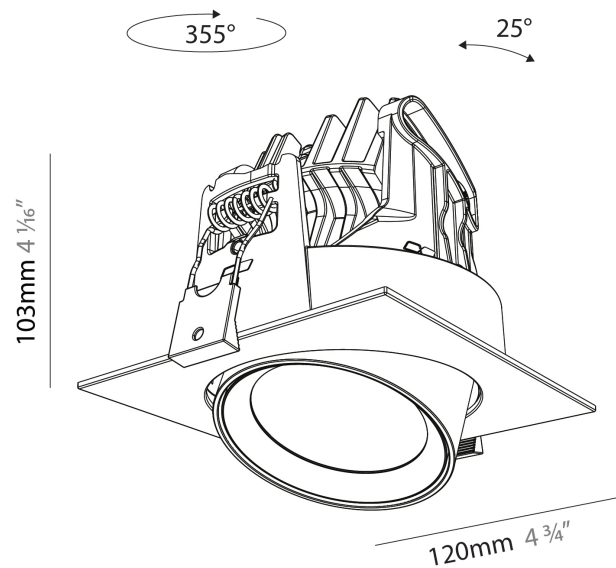

PHYSICAL

Aperture Sizes - Downlights: 2"
Shape: Cylinder
Diameter (mm): 120
Diameter (in): 4 3/4
Length (mm): 120
Length (in): 4 3/4
Height (mm): 105
Height (in): 4 1/8
Min. Recessing Depth (mm): 120
Min. Recessing Depth (in): 4 3/4
Weight (kg): 0.665
Diffuser: Lens Pack - No Lens / Opal / Linear Spread Lens / Honeycomb / Spread Lens
Fixture Finish: SSR / BKV / CWI / CRY / HAB / UFT / ITA / RUA / FTG / MYG / LOD / PUS / FRO / FUP / KIA / POP / BLS / SPG / MEY / GOH / CHC / COM / ABZ / JAG / OBR / MOS / ROR
Fixture Material: Aluminum
Cut-out Measurements: Dia. 112mm / 4 7/16"

ELECTRICAL

Lamp Type: LED (Zhaga Standard)
Input Wattage (W): 20.5
Total Output Wattage (W): 18.1
Dimming: Tri-Mode (Non-Dimming and Phase Dimming (120Vac only) and 0-10V Dimming)
Driver Included: No
Driver Location: Recessed Housing
Driver Type: Constant Current - Universal
Driver Class: Class 2
Input Voltage (V): 120 - 277
Constant Current (MA): 500

LED

Color Temperature (°K): 2700 / 3000 / 3500 / 4000
Max. Delivered Lumen (lm): 1432 / 1542 / 1432 / 1636
Nominal Lumen (lm): 1668 / 1797 / 1668 / 1907
CRI: >90 CRI
Lamp Life (hrs): 50000

OPTICAL

Reflector: 10
Adjustability: Rotational 350° / Tilt 25°

RATINGS AND CERTIFICATIONS

Certified By: CSA Certified to UL and CSA Standards
IP rating: IP20