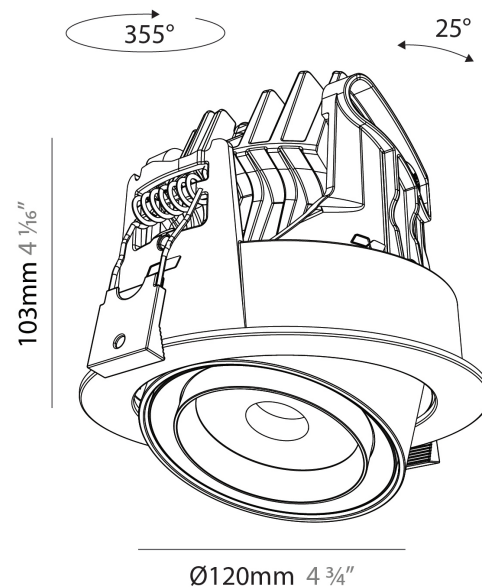

GENERAL

Series: Centriq
Subseries: Centriq Round Flex Adjustable
Partner: Prolicht
Division: Architectural
Installation: Recessed
Product Type: Downlight
Mounting Location: Ceiling
Light Distribution: Adjustable / Downlight

PHYSICAL

Aperture Sizes - Downlights: 2"
Shape: Cylinder
Diameter (mm): 120
Diameter (in): 4 3/4
Height (mm): 105
Height (in): 4 1/8
Min. Recessing Depth (mm): 120
Min. Recessing Depth (in): 4 3/4
Weight (kg): 0.666
Fixture Finish: SSR / BKV / CWI / CRY / HAB / UFT / ITA / RUA / FTG / MYG / LOD / PUS / FRO / FUP / KIA / POP / BLS / SPG / MEY / GOH / CHC / COM / ABZ / JAG / OBR / MOS / ROR
Fixture Material: Aluminum
Cut-out Measurements: Dia. 112mm / 4 7/16"

ELECTRICAL

Lamp Type: LED (Zhaga Standard)
Input Wattage (W): 20.5
Total Output Wattage (W): 18.1
Dimming: Tri-Mode (Non-Dimming and Phase Dimming (120Vac only) and 0-10V Dimming)
Driver Included: No
Driver Location: Recessed Housing
Driver Type: Constant Current - Universal
Driver Class: Class 2
Housing: ENCP 3
Input Voltage (V): 120 - 277
Constant Current (MA): 500

LED

Color Temperature (°K): 2700 / 3000 / 3500 / 4000
Max. Delivered Lumen (lm): 1201 / 1294 / 1346 / 1373
Nominal Lumen (lm): 1668 / 1797 / 1869 / 1907
CRI: >90 CRI
Lamp Life (hrs): 50000

OPTICAL

Beam Angle: 18 / 30 / 46
Adjustability: Rotational 350° / Tilt 25°

RATINGS AND CERTIFICATIONS

Certified By: CSA Certified to UL and CSA Standards
IP rating: IP20