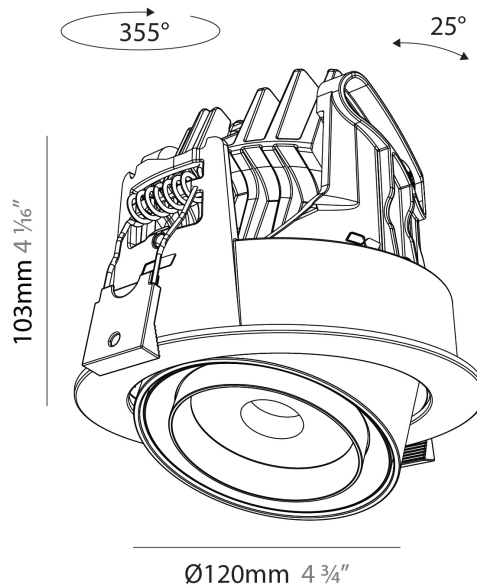

GENERAL

Series: Centriq
Subseries: Centriq Round Flex Adjustable
Partner: Prolicht
Division: Architectural
Installation: Recessed
Product Type: Downlight
Mounting Location: Ceiling
Light Distribution: Adjustable / Downlight

PHYSICAL

Aperture Sizes - Downlights: 2"
Shape: Cylinder
Diameter (mm): 120
Diameter (in): 4 ¾
Height (mm): 105
Height (in): 4 ⅞
Min. Recessing Depth (mm): 120
Min. Recessing Depth (in): 4 ¾
Weight (kg): 0.666
Fixture Finish: [SSR / BKV / CWI / CRY / HAB / UFT / ITA / RUA / FTG / MYG / LOD / PUS / FRO / FUP / KIA / POP / BLS / SPG / MEY / GOH / CHC / COM / ABZ / JAG / OBR / MOS / ROR](#)
Fixture Material: Aluminum
Cut-out Measurements: Dia. 112mm / 4 7/16"

ELECTRICAL

Lamp Type: LED (Zhaga Standard)
Input Wattage (W): 8.2
Total Output Wattage (W): 7.3
Dimming: Dali Dimming
Driver Included: No
Driver Location: Recessed Housing
Driver Type: Constant Current - Universal
Driver Class: Class 2
Input Voltage (V): 120 - 277
Constant Current (MA): 200

LED

Color Temperature (°K): 2700-6500 Tunable White
Max. Delivered Lumen (lm): 391 - 451
Nominal Lumen (lm): 576 - 664
CRI: >90 CRI
Lamp Life (hrs): 50000

OPTICAL

Beam Angle: [14 - 46](#)
Adjustability: Rotational 350° / Tilt 25°

RATINGS AND CERTIFICATIONS

Certified By: CSA Certified to UL and CSA Standards
IP rating: IP20