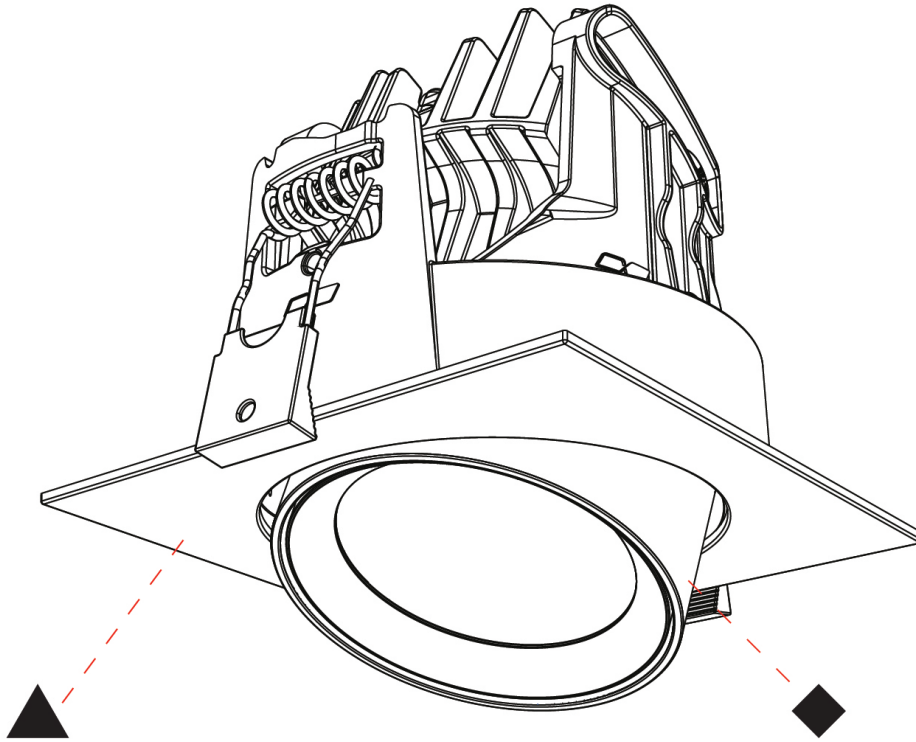

## CENTRIQ SQUARE ADJUSTABLE RECESSED

A35985-

PROJECT

TYPE

SPECIFIER

QUANTITY

DATE

A